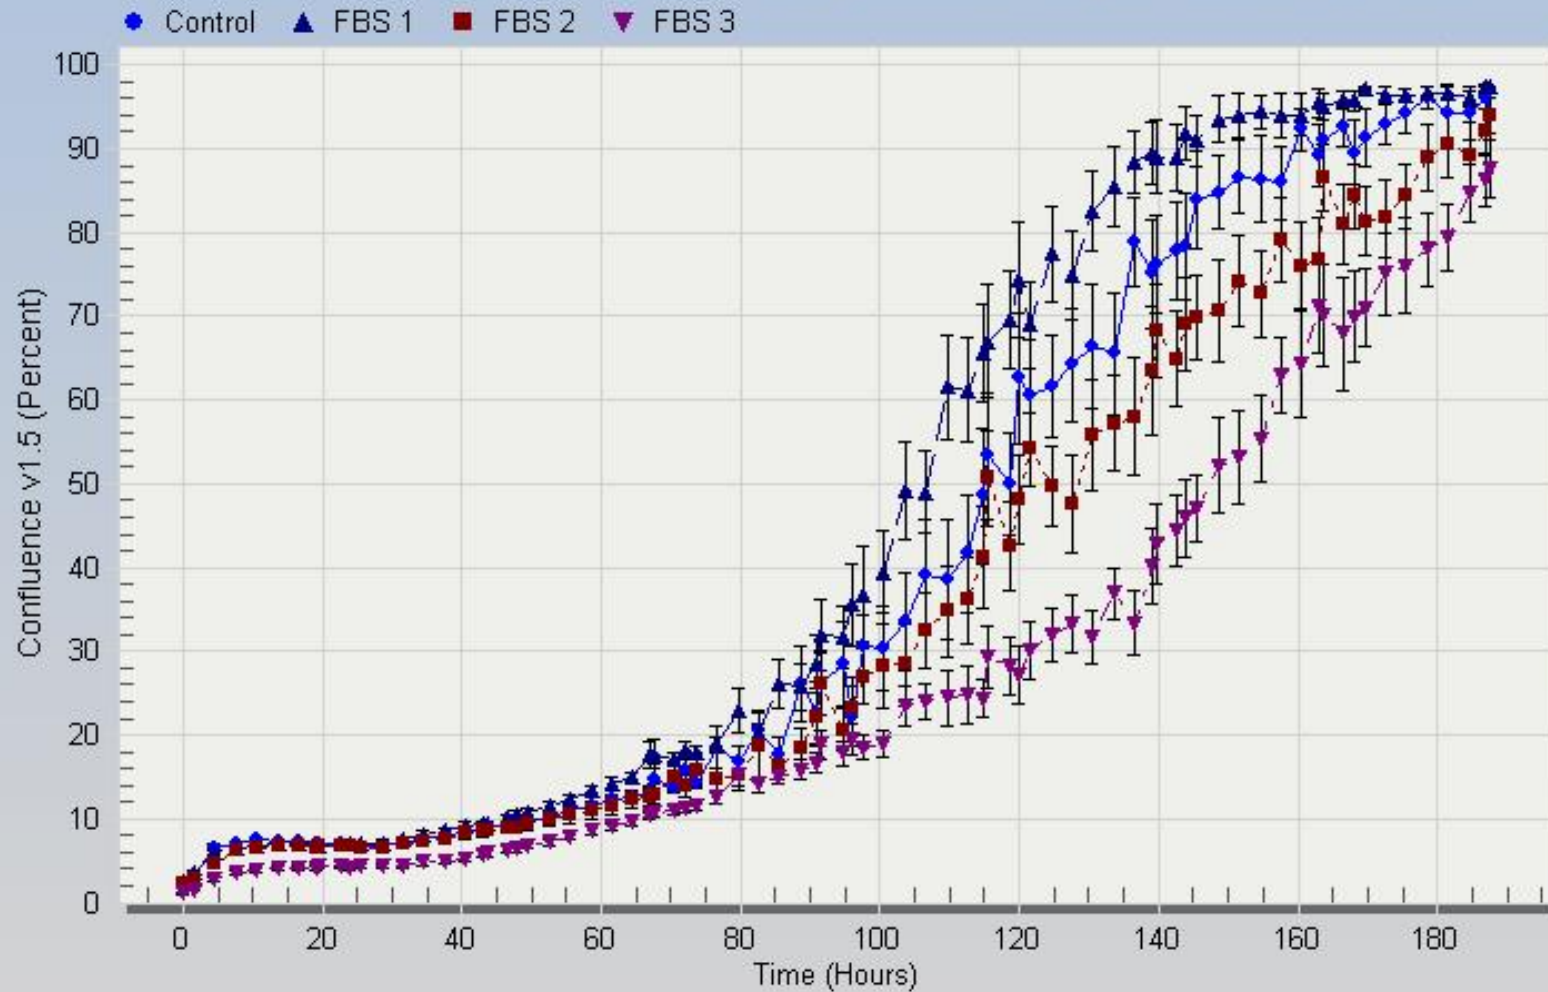

MRC-5 FBS Control - Custom Region Mean vs Time

MRC-5 Test FBS 1 - Custom Region Mean vs Time

MRC-5 Test FBS 2 - Custom Region Mean vs Time

MRC-5 Test FBS 3 - Custom Region Mean vs Time

MRC-5 comparison of 2% FBS- Custom Region Mean vs Time

MRC-5 comparison of 5% FBS - Custom Region Mean vs Time

MRC-5 comparison of 10% FBS - Custom Region Mean vs Time

MRC-5 comparison of 20% FBS - Custom Region Mean vs Time