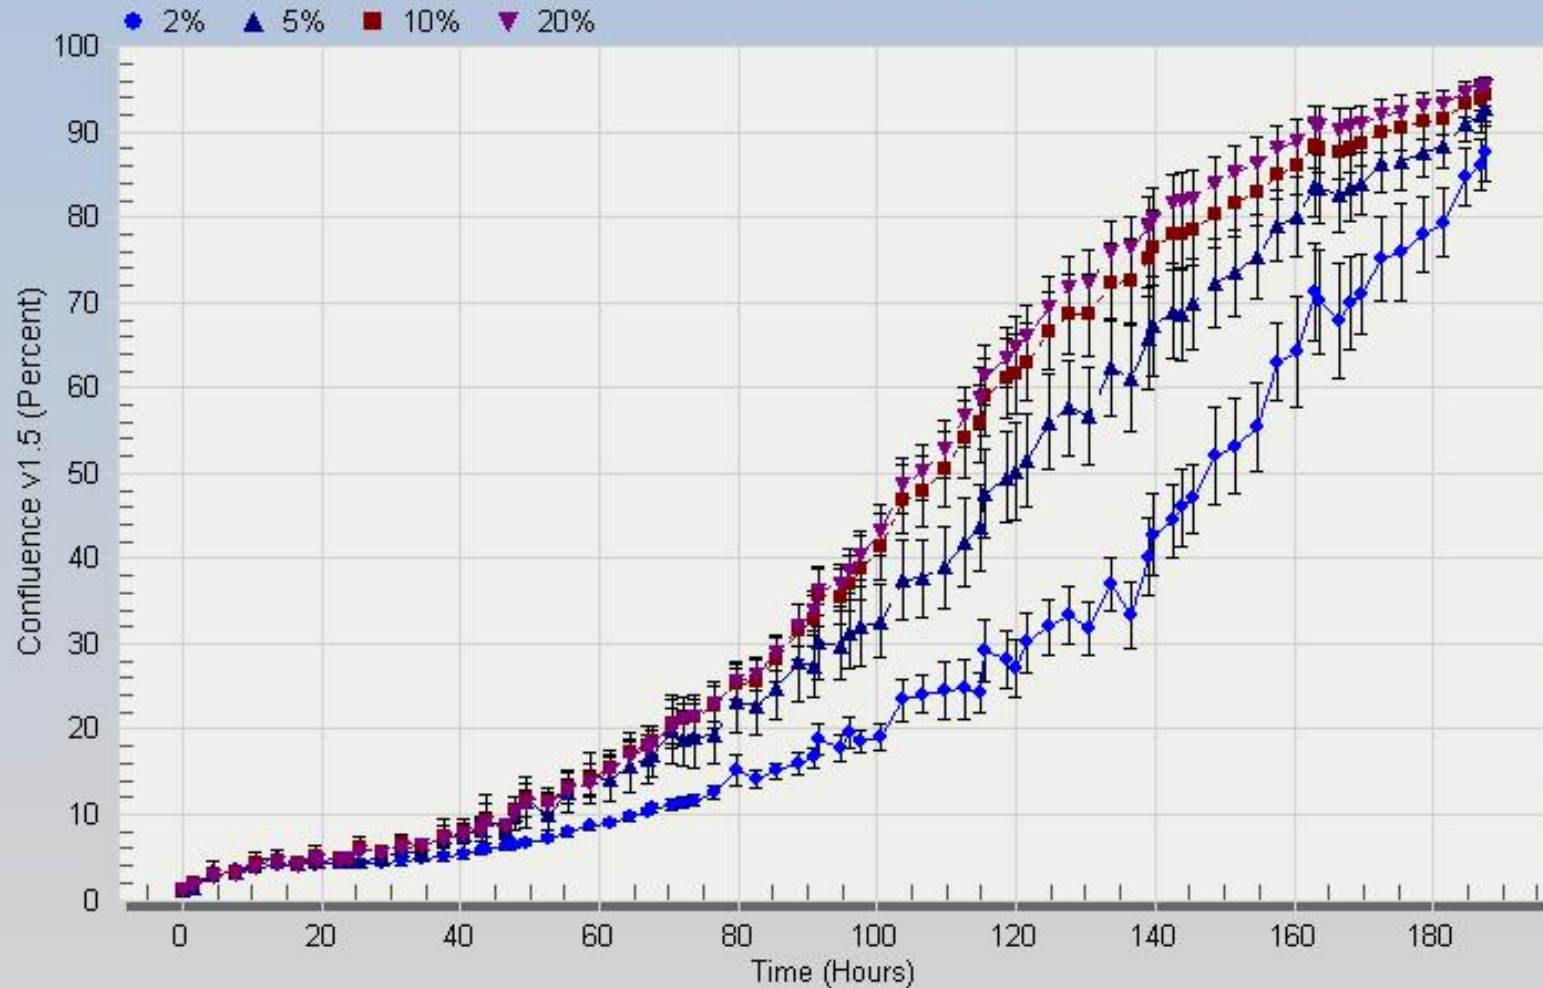

MRC-5 FBS Control - Custom Region Mean vs Time

MRC-5 Test FBS 1 - Custom Region Mean vs Time

MRC-5 Test FBS 2 - Custom Region Mean vs Time

MRC-5 Test FBS 3 - Custom Region Mean vs Time

MRC-5 comparison of 2% FBS- Custom Region Mean vs Time

MRC-5 comparison of 5% FBS - Custom Region Mean vs Time

MRC-5 comparison of 10% FBS - Custom Region Mean vs Time

MRC-5 comparison of 20% FBS - Custom Region Mean vs Time