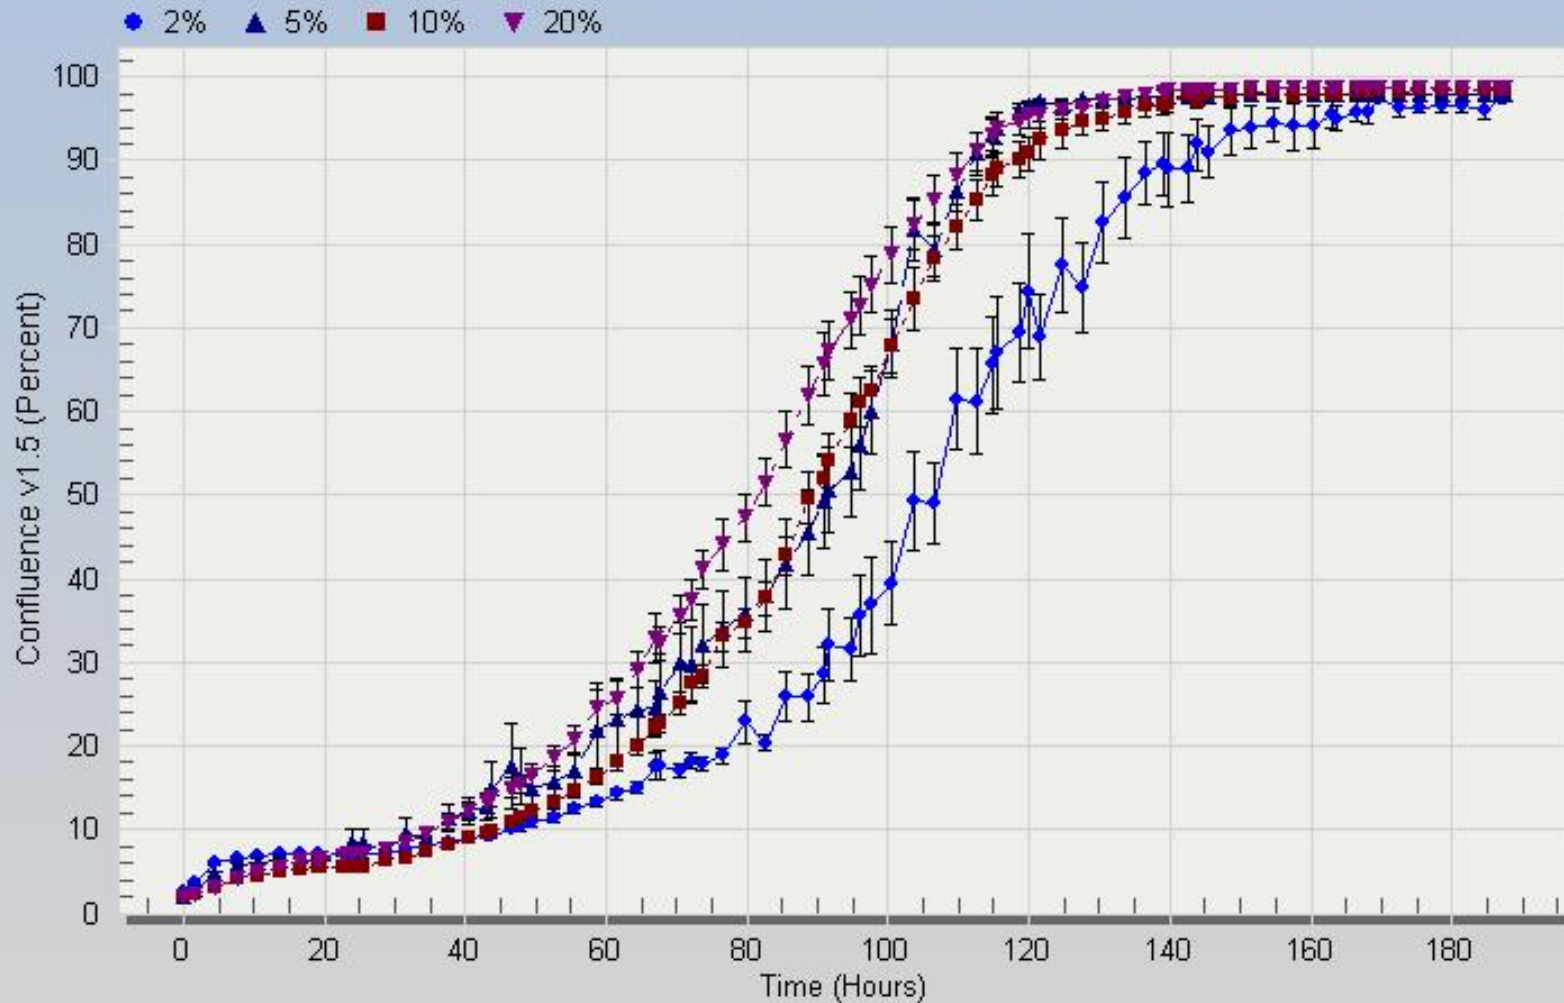

MRC-5 FBS Control - Custom Region Mean vs Time

MRC-5 Test FBS 1 - Custom Region Mean vs Time

MRC-5 Test FBS 2 - Custom Region Mean vs Time

MRC-5 Test FBS 3 - Custom Region Mean vs Time

MRC-5 comparison of 2% FBS- Custom Region Mean vs Time

MRC-5 comparison of 5% FBS - Custom Region Mean vs Time

MRC-5 comparison of 10% FBS - Custom Region Mean vs Time

MRC-5 comparison of 20% FBS - Custom Region Mean vs Time