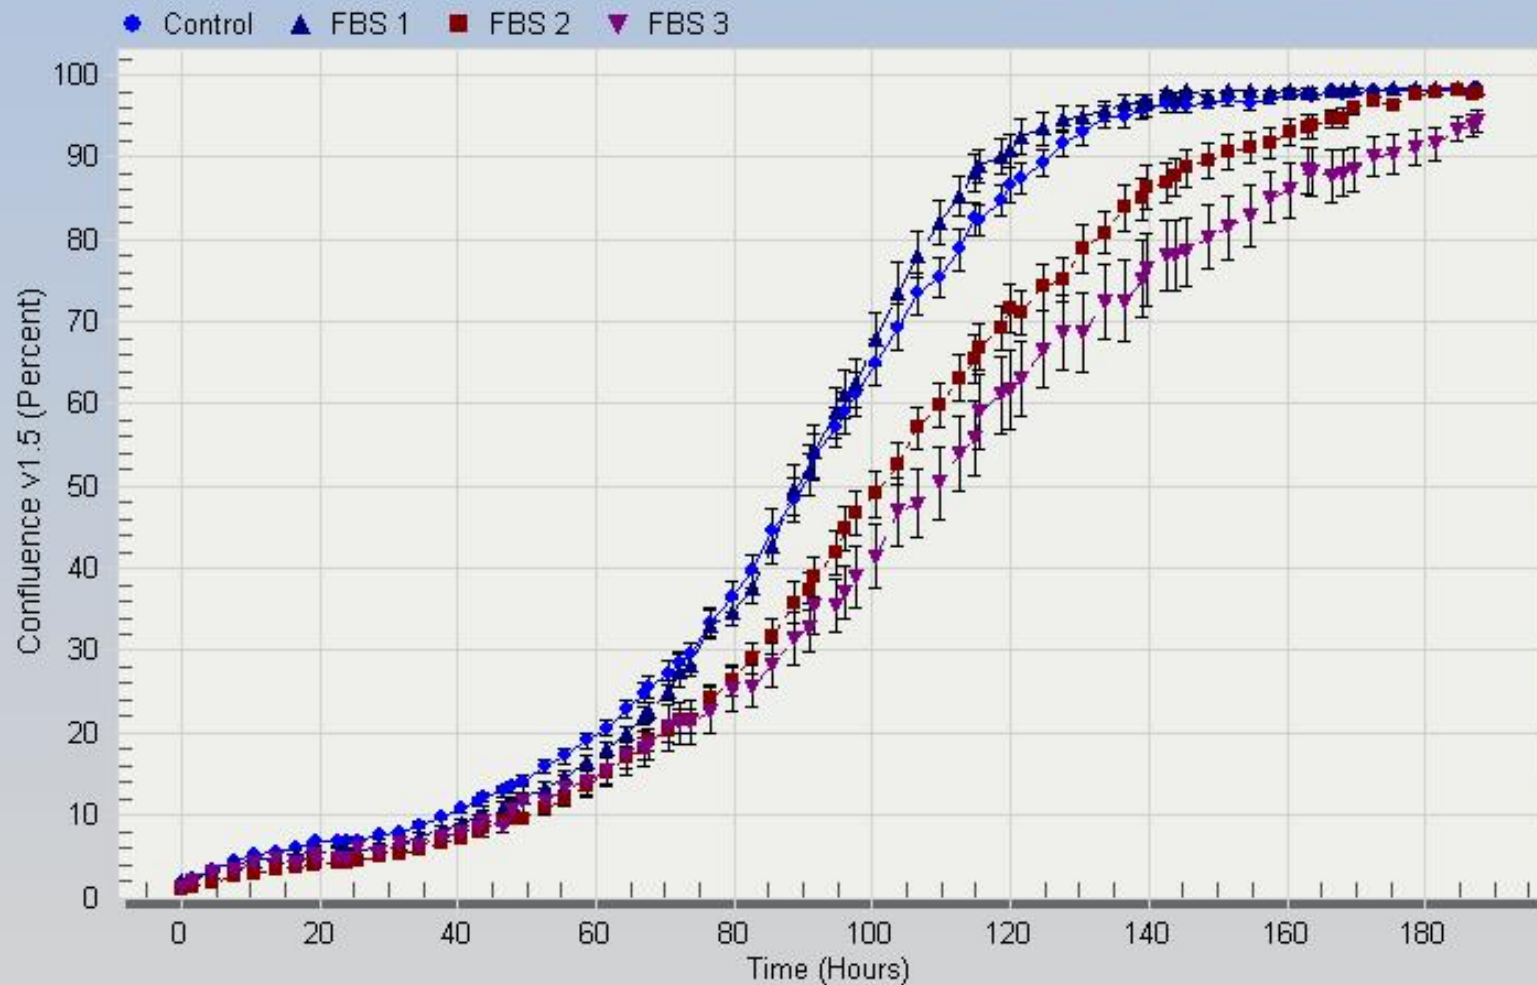

MRC-5 FBS Control - Custom Region Mean vs Time

MRC-5 Test FBS 1 - Custom Region Mean vs Time

MRC-5 Test FBS 2 - Custom Region Mean vs Time

MRC-5 Test FBS 3 - Custom Region Mean vs Time

MRC-5 comparison of 2% FBS- Custom Region Mean vs Time

MRC-5 comparison of 5% FBS - Custom Region Mean vs Time

MRC-5 comparison of 10% FBS - Custom Region Mean vs Time

MRC-5 comparison of 20% FBS - Custom Region Mean vs Time