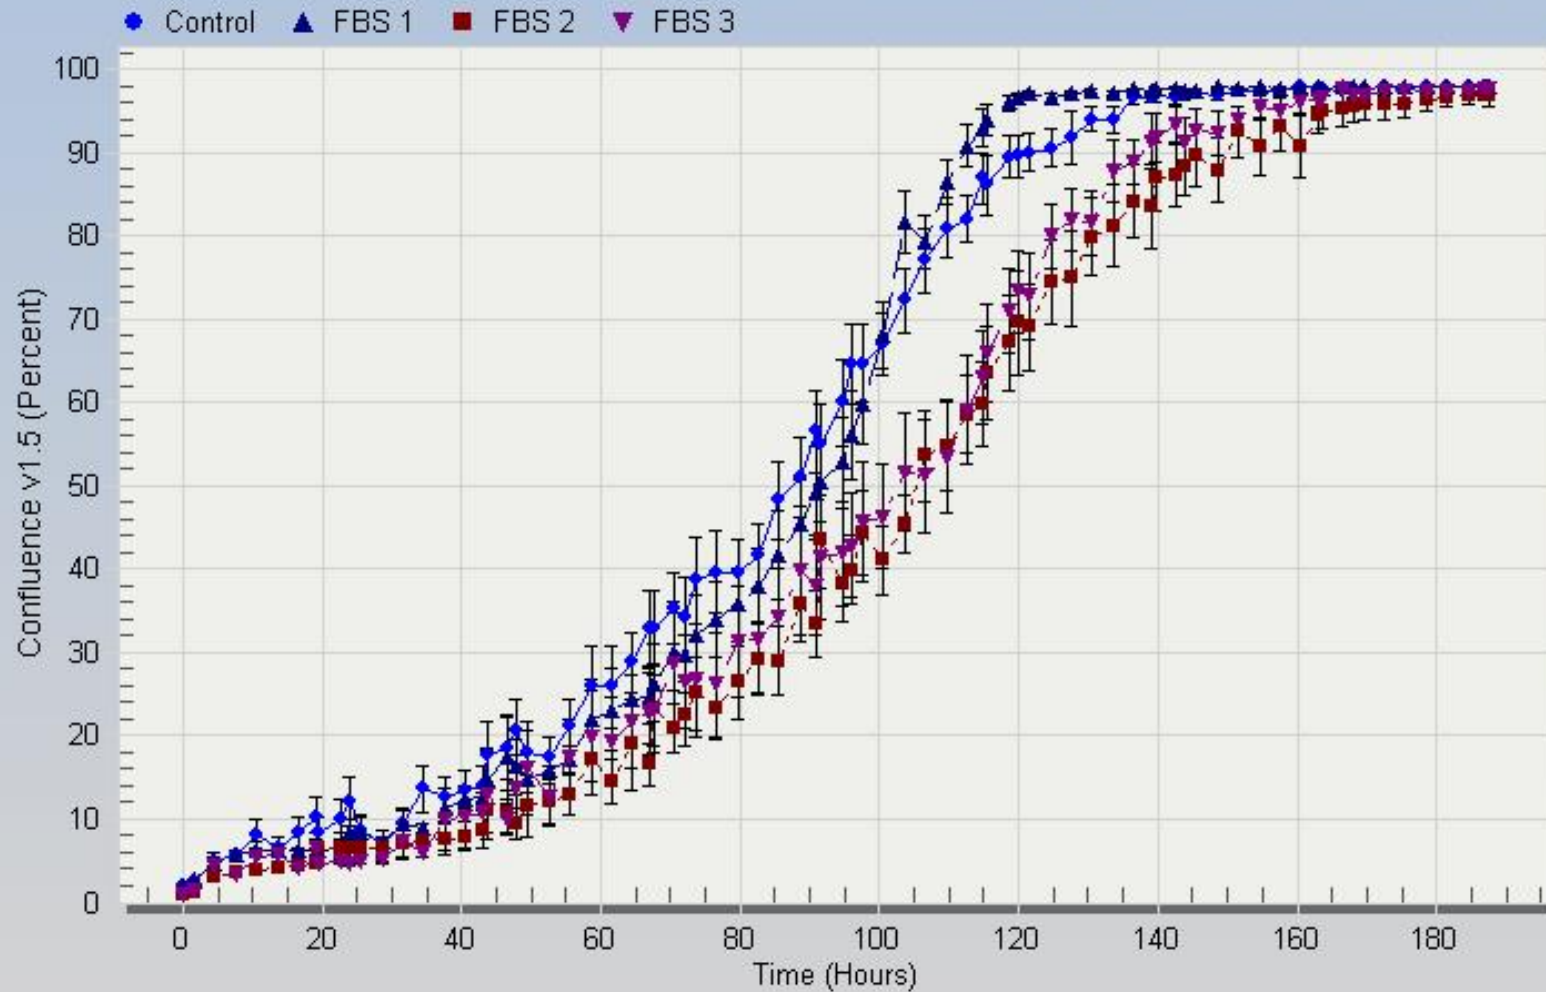

MRC-5 FBS Control - Custom Region Mean vs Time

MRC-5 Test FBS 1 - Custom Region Mean vs Time

MRC-5 Test FBS 2 - Custom Region Mean vs Time

MRC-5 Test FBS 3 - Custom Region Mean vs Time

MRC-5 comparison of 2% FBS- Custom Region Mean vs Time

MRC-5 comparison of 5% FBS - Custom Region Mean vs Time

MRC-5 comparison of 10% FBS - Custom Region Mean vs Time

MRC-5 comparison of 20% FBS - Custom Region Mean vs Time