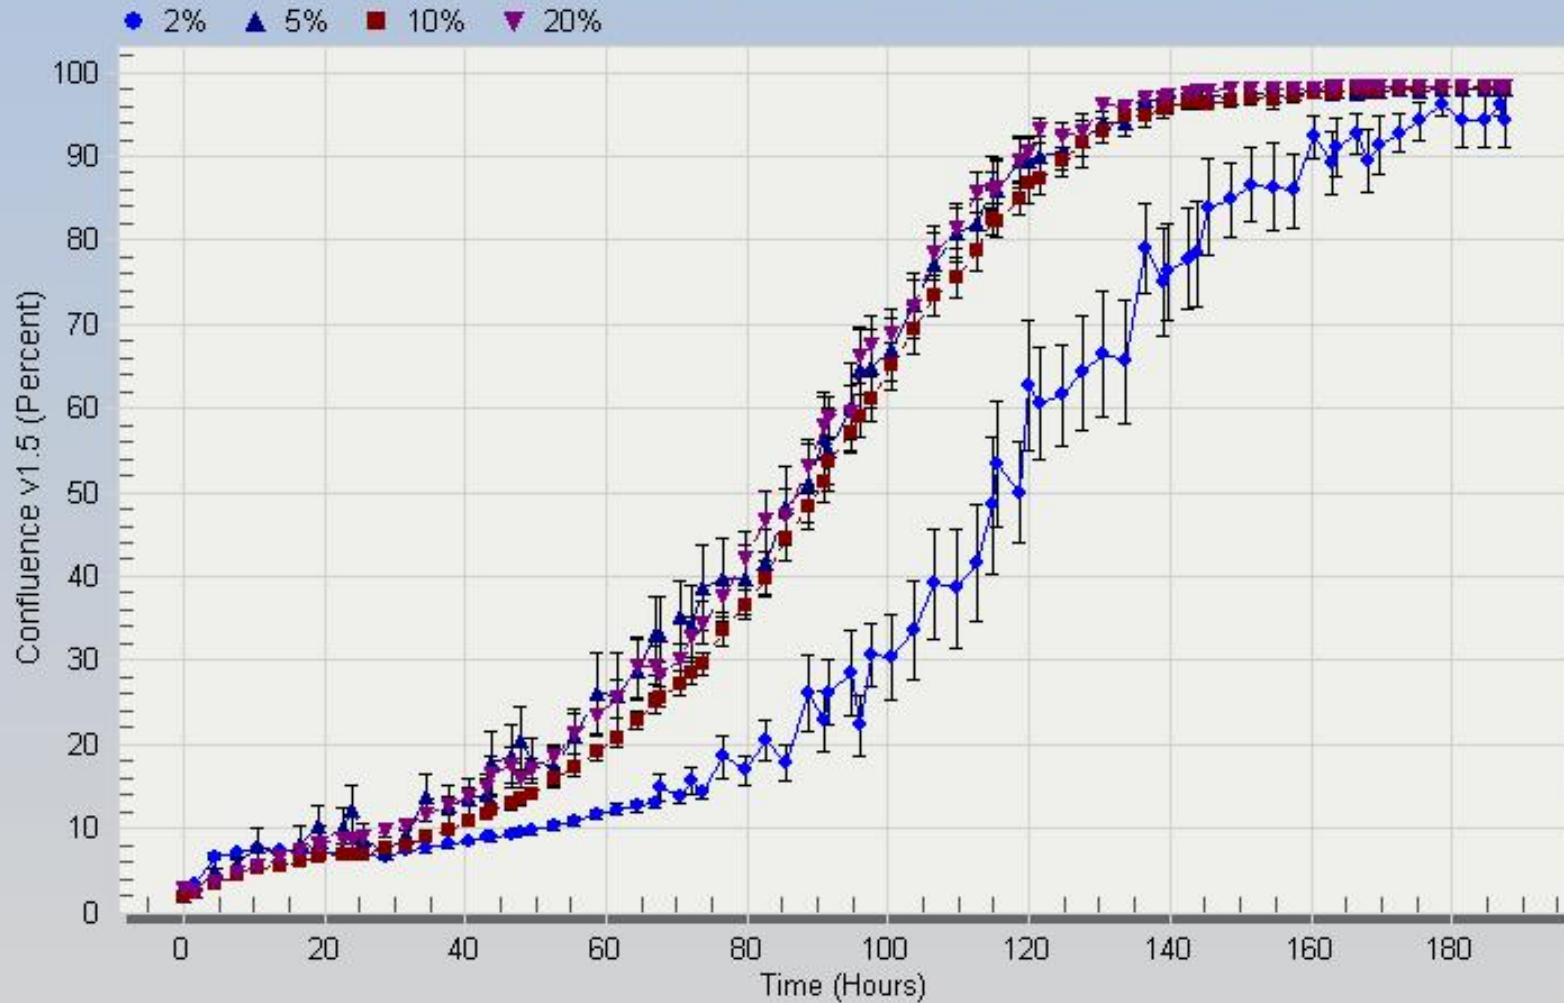

MRC-5 FBS Control - Custom Region Mean vs Time

MRC-5 Test FBS 1 - Custom Region Mean vs Time

MRC-5 Test FBS 2 - Custom Region Mean vs Time

MRC-5 Test FBS 3 - Custom Region Mean vs Time

MRC-5 comparison of 2% FBS- Custom Region Mean vs Time

MRC-5 comparison of 5% FBS - Custom Region Mean vs Time

MRC-5 comparison of 10% FBS - Custom Region Mean vs Time

MRC-5 comparison of 20% FBS - Custom Region Mean vs Time