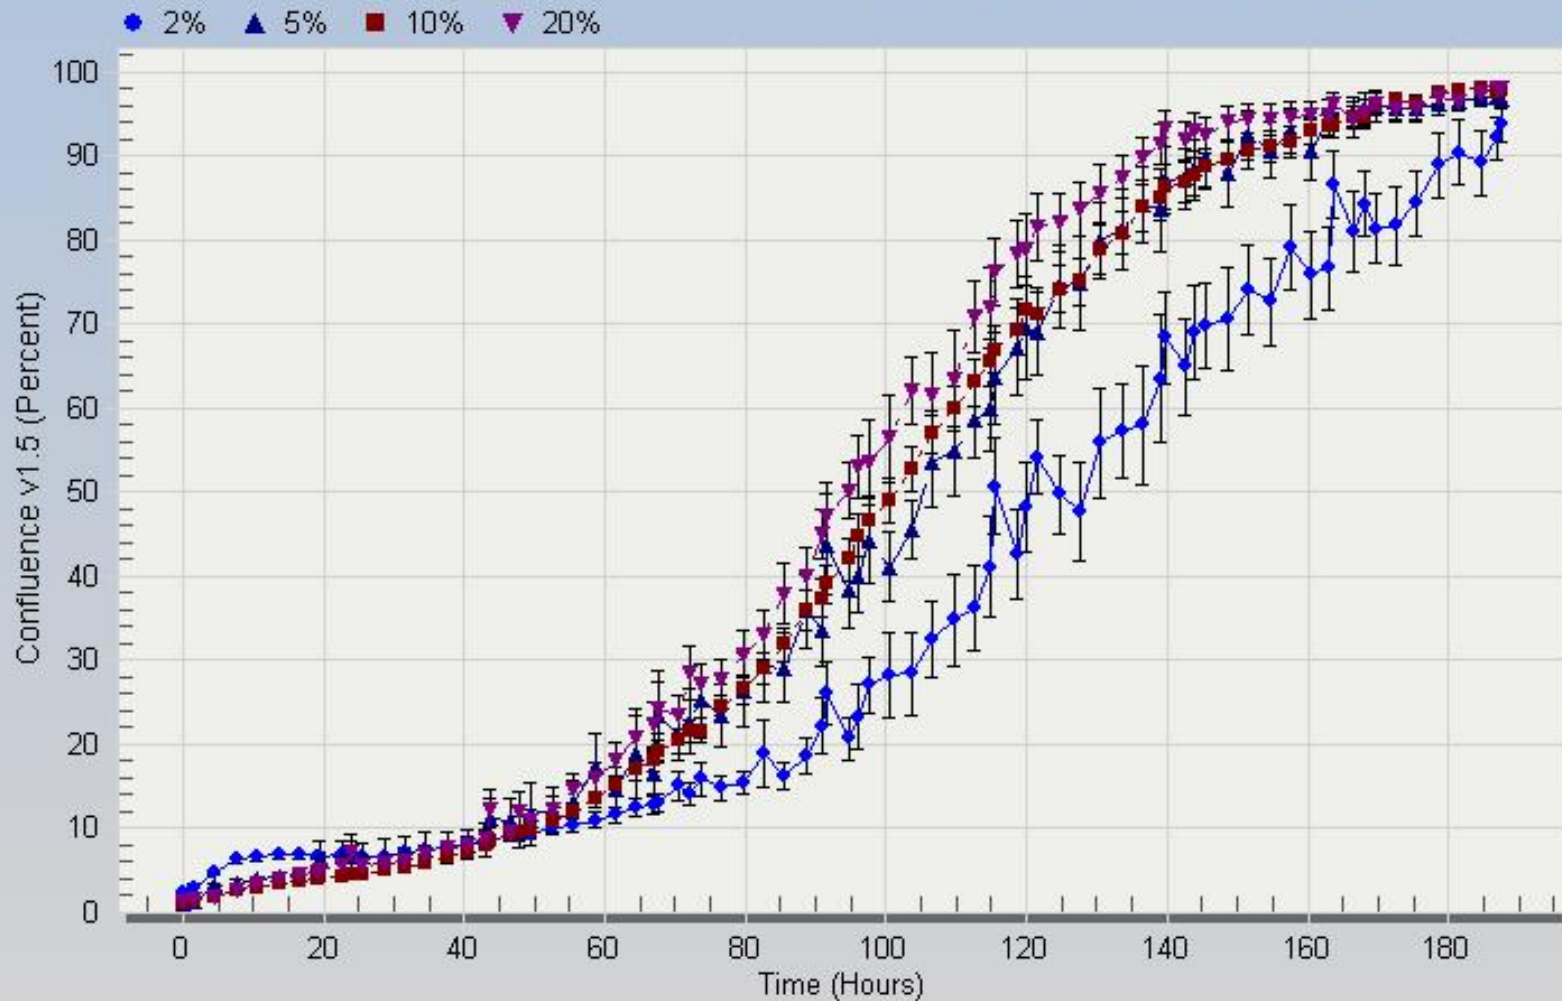

MRC-5 FBS Control - Custom Region Mean vs Time

MRC-5 Test FBS 1 - Custom Region Mean vs Time

MRC-5 Test FBS 2 - Custom Region Mean vs Time

MRC-5 Test FBS 3 - Custom Region Mean vs Time

MRC-5 comparison of 2% FBS- Custom Region Mean vs Time

MRC-5 comparison of 5% FBS - Custom Region Mean vs Time

MRC-5 comparison of 10% FBS - Custom Region Mean vs Time

MRC-5 comparison of 20% FBS - Custom Region Mean vs Time